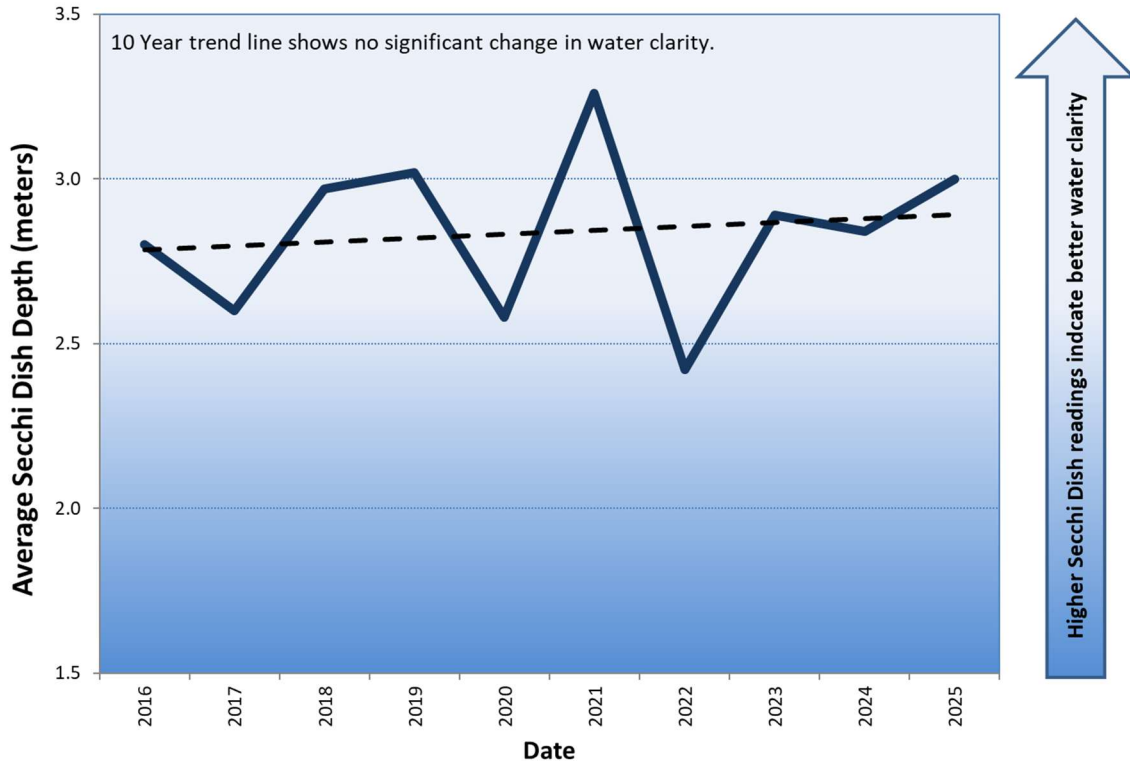

Past 10 year Annual Average Secchi Dish Readings (Lulu Lake)

Total Phosphorous Annual Average (Lulu Lake)